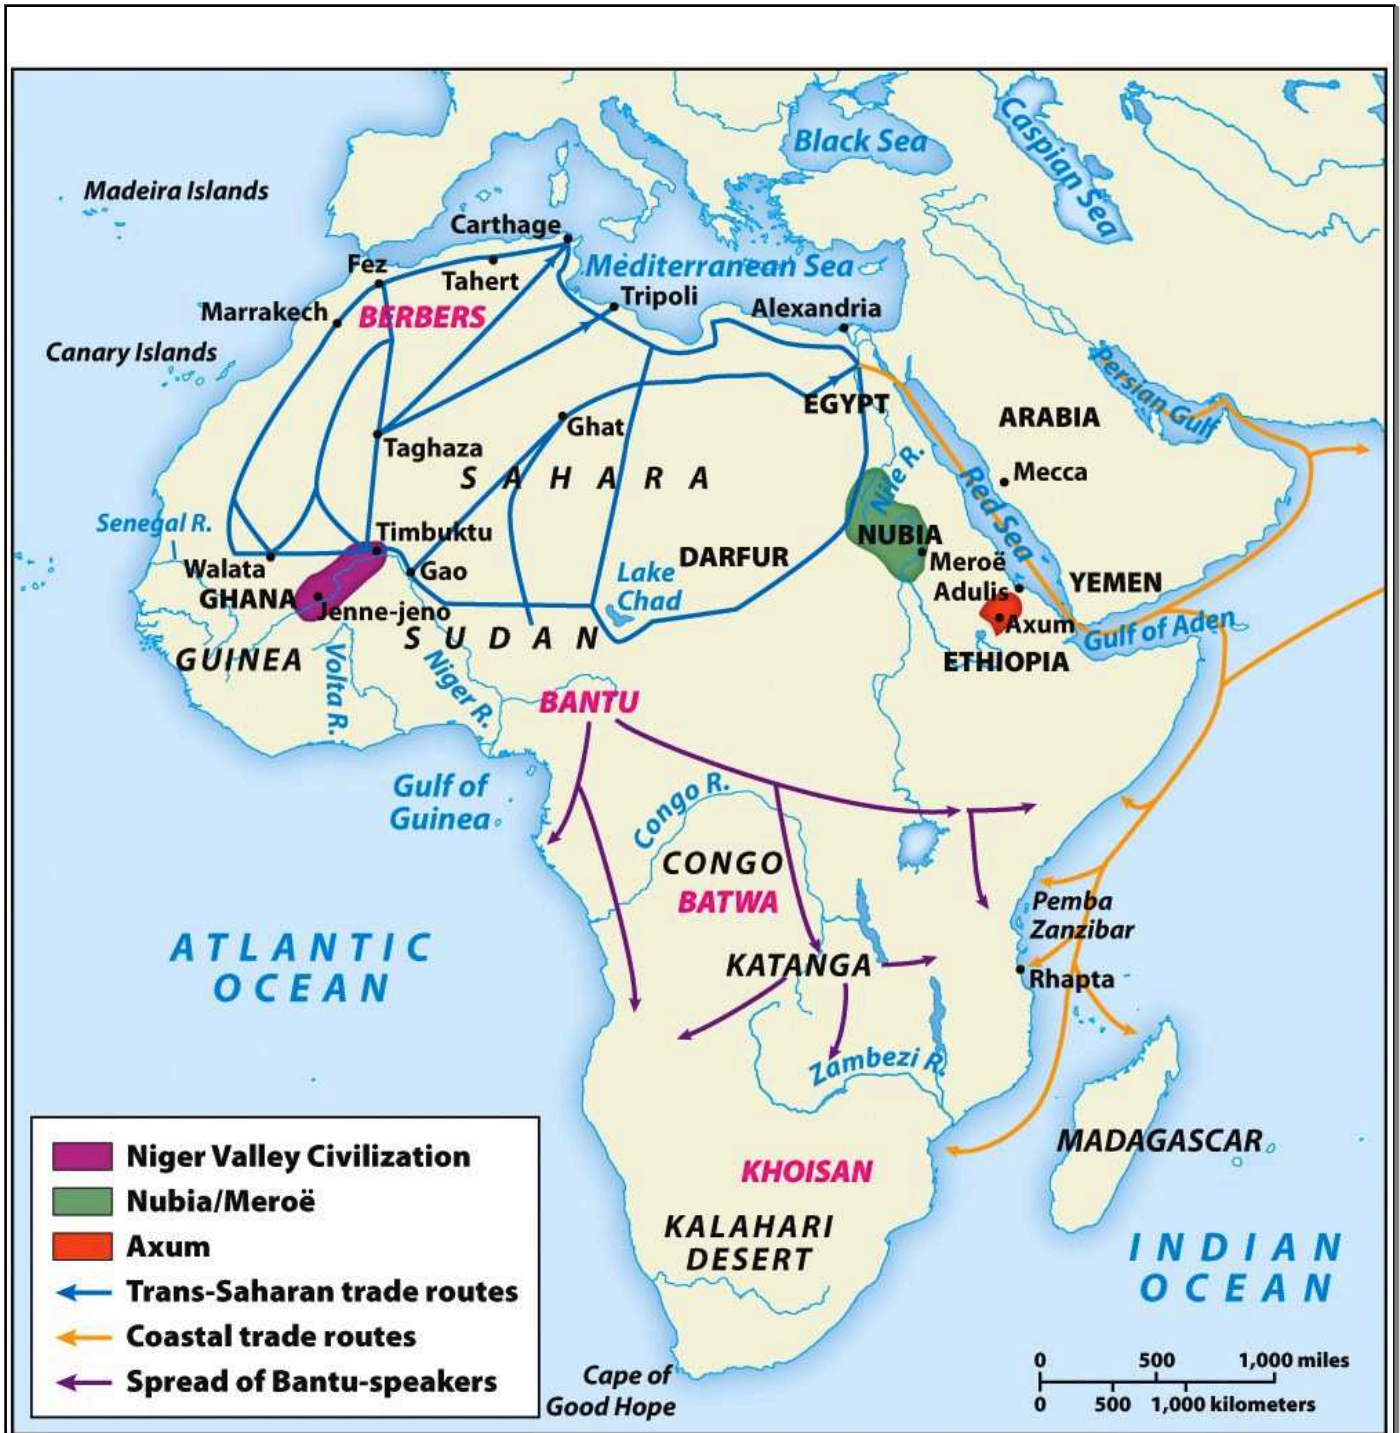

Monday, September 22 (Collab Day)

DJ: None

HW: 1) Ch. 7 Quiz T 9/23 2) Unit Review Chart T 9/23

Ann.: 1) Unit 2 Test Block 9/24,25

Today:

- 1) Early Africa PP
- 2) Unit Essay Review

Map 7-1
Ways of the World, First Edition
 © 2009 Bedford/St. Martin's